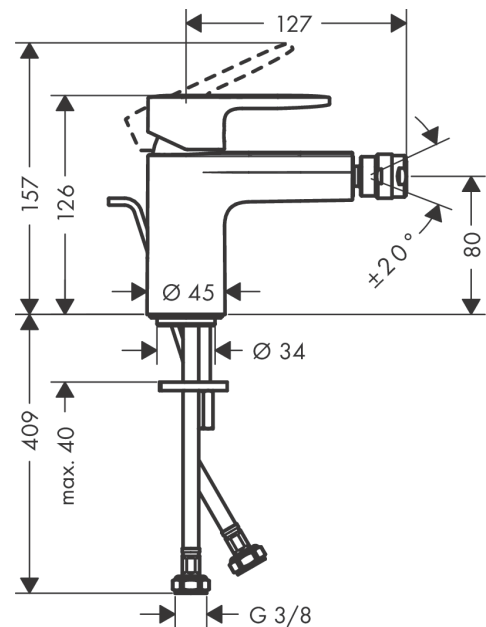

### Single lever bidet mixer with pop-up waste set

Surfaces: **Matt Black** Article Number: **71210670**

##### product features

- consists of: single lever bidet mixer, waste set
- projection 127 mm
- aerator with ball pivot
- spray type: normal spray
- maximum flow rate at 3 bar: 5 l/min
- ceramic cartridge
- suitable for continuous flow water heaters
- pop-up waste set G 1¼
- material waste set: synthetic
- connection type: G ¾ connections
- connection dimension: DN15

#### Scale drawing